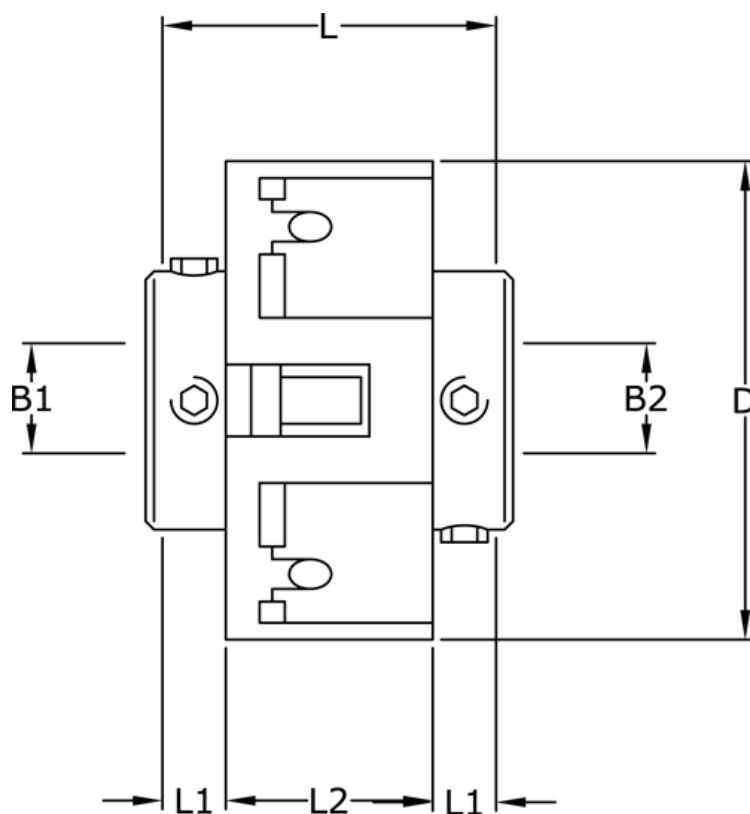

Article number: 3322201271420

Description: Uni-Lat Coupling size 201.27.14.20
set screw hub, bore 3/5 mm

Measures

B1	= 3
B2	= 5
D	= 27
L	= 19.1
L1	= 6.1
L2	= 6.9
Screw	= M3